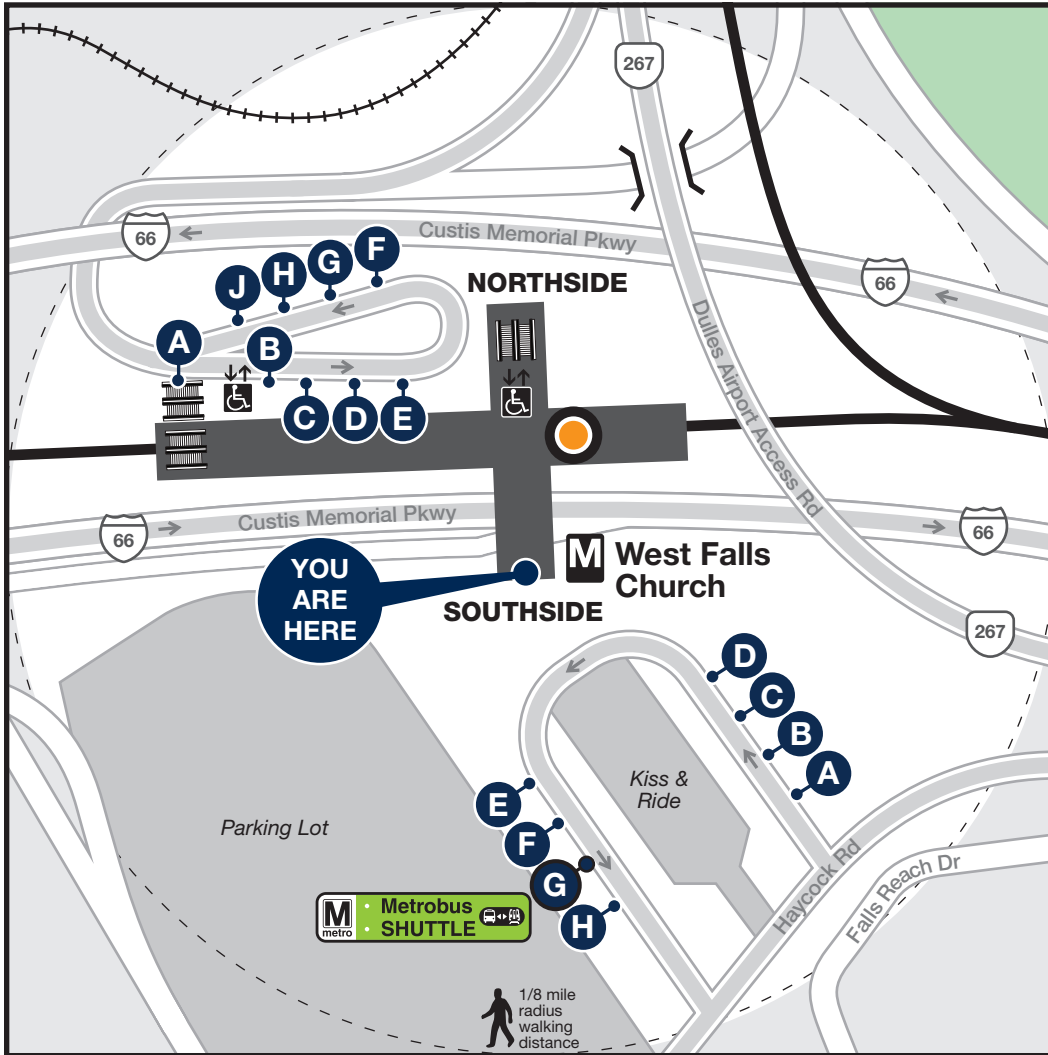

Station Vicinity Map West Falls Church

LEGEND

A Bus Stop (on the street) **A** Bus Bay (at the station)

The lettered discs on this map will help you locate the bus stop or bay near this station. Be advised the letters are not displayed on the street bus stops.

- Elevator
- Escalator
- Bus Route
- Metrorail Station and line

73.101.EVAC-0622

G Metrobus SHUTTLE

In the event of an emergency, this bus stop will also be served by shuttle buses.

Approximate walking distance to the next Metro Station from this exit

BUS SERVICE AND BOARDING LOCATIONS

NORTHSIDE

Route	Destination	Board at
LOUDOUN COUNTY TRANSIT		
902	Broad Run Farms	F

SOUTHSIDE

Route	Destination	Board at
METROBUS FREQUENT SERVICE		
28A	Tysons Corner	D
28A	King St-Old Town	C

Route	Destination	Board at
FAIRFAX CONNECTOR		
703	McLean	B

Subject to change without notice. Esta información puede cambiar.